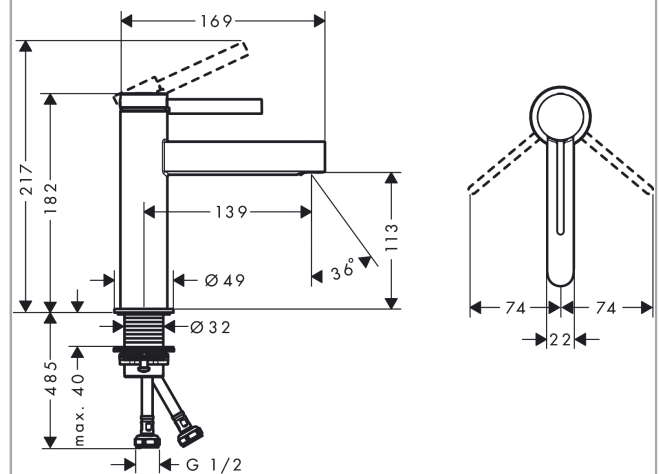

Finoris
Single lever basin mixer 110 without waste set
 Surfaces: **Chrome** Article Number: **76020003**

Description

product features

- ComfortZone 110
- projection: 139 mm
- spout height: 113 mm
- spray type: laminar spray
- ceramic cartridge
- temperature limitation adjustable
- suitable for continuous flow water heaters
- connection type: G ½ connections
- connection dimension: DN15

Technology

Design awards

reddot winner 2021

Product image

Scale drawing

Flowchart